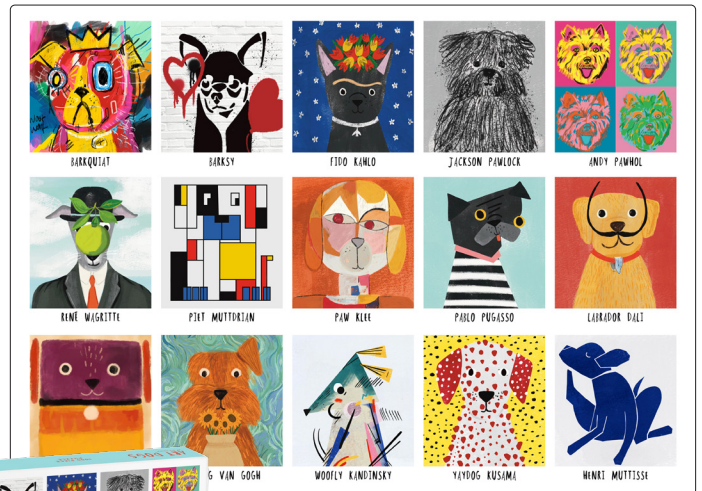

72-86194
ART DOGS
Nia Gould